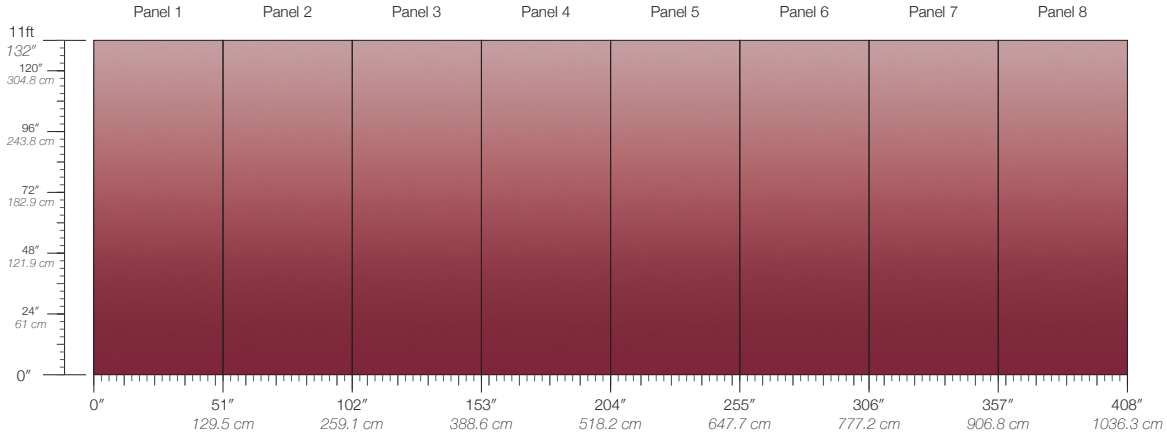

Aurora Flush

Suitable for residential and commercial projects

COLOR

Flush

ITEM

1137

CONTENT

Type II PVC-Free

PANEL WIDTH

51" / 1295 mm trimmed

PANEL HEIGHT

132" / 3353 mm standard
192" / 4877 mm extended

REPEAT

Non-repeating

STOCK

Made to order

LEAD TIME

4 weeks to print

MINIMUM

1 panel

PRICE

Available upon request

ORIGIN

USA

DETAILS

Custom options available

ENVIRONMENTAL

Recycled Content
Phthalate Free
Low VOC
HPD Available

SPECS

Polyester/Natural Fiber face
Fabric backing
14 oz per linear yard
435.2 g per linear meter
Dappled surface texture

TESTING

(US) ASTM E84 Adhered Class A
CCC-W-408D Type II
W-101 Type II Class A
ASTM E96 Procedure B - 66 Perms

MAINTENANCE

Water-based cleanser

CONTACT

sales@calicowallpaper.com
+1 718 243 1705
57 Lispernard Street
New York, NY 10013 USA

DISCLAIMER

Refer to our website to see the full mural artwork. Reference the physical sample for color and texture. Panel maps represent mural artwork only.