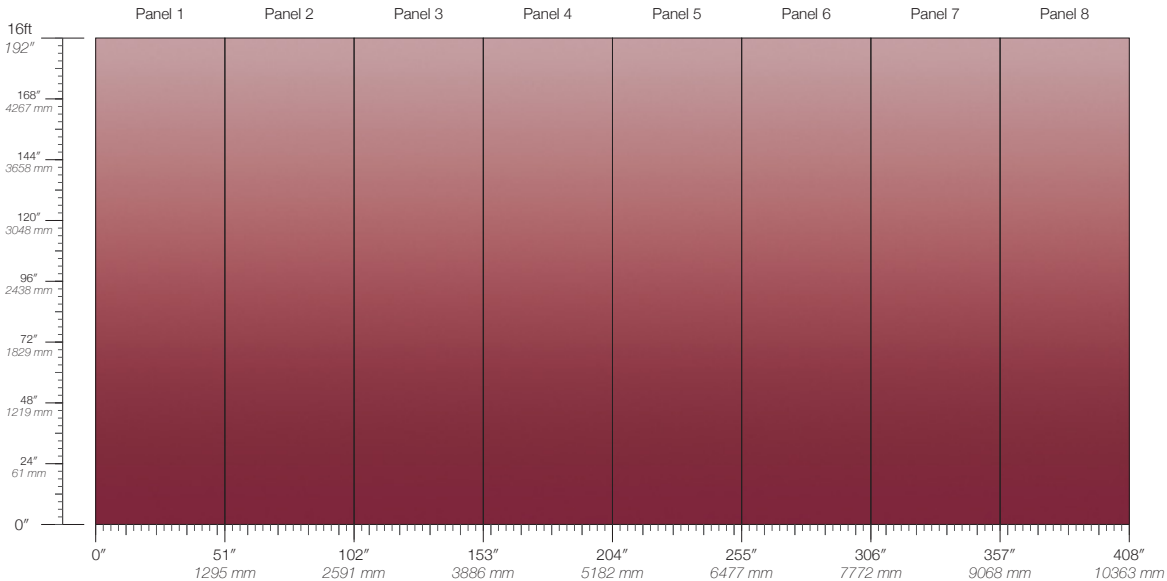

Aurora Flush

Suitable for residential and commercial projects

COLOR

Flush

ITEM

1137

CONTENT

Type II PVC-Free

PANEL WIDTH

51" / 1295 mm trimmed

PANEL HEIGHT

132" / 3353 mm standard
192" / 4877 mm extended

REPEAT

Non-repeating

STOCK

Made to order

LEAD TIME

4 weeks to print

MINIMUM

1 panel

PRICE

Available upon request

ORIGIN

USA

DETAILS

Custom options available

ENVIRONMENTAL

Recycled Content
Phthalate Free
Low VOC
HPD Available

SPECS

Polyester/Natural Fiber face
Fabric backing
14 oz per linear yard
435.2 g per linear meter
Dappled surface texture

TESTING

(US) ASTM E84 Adhered Class A
CCC-W-408D Type II
W-101 Type II Class A
ASTM E96 Procedure B - 66 Perms

MAINTENANCE

Water-based cleanser

CONTACT

sales@calicowallpaper.com
+1 718 243 1705
57 Lispernard Street
New York, NY 10013 USA

DISCLAIMER

Refer to our website to see the full mural artwork. Reference the physical sample for color and texture. Panel maps represent mural artwork only.